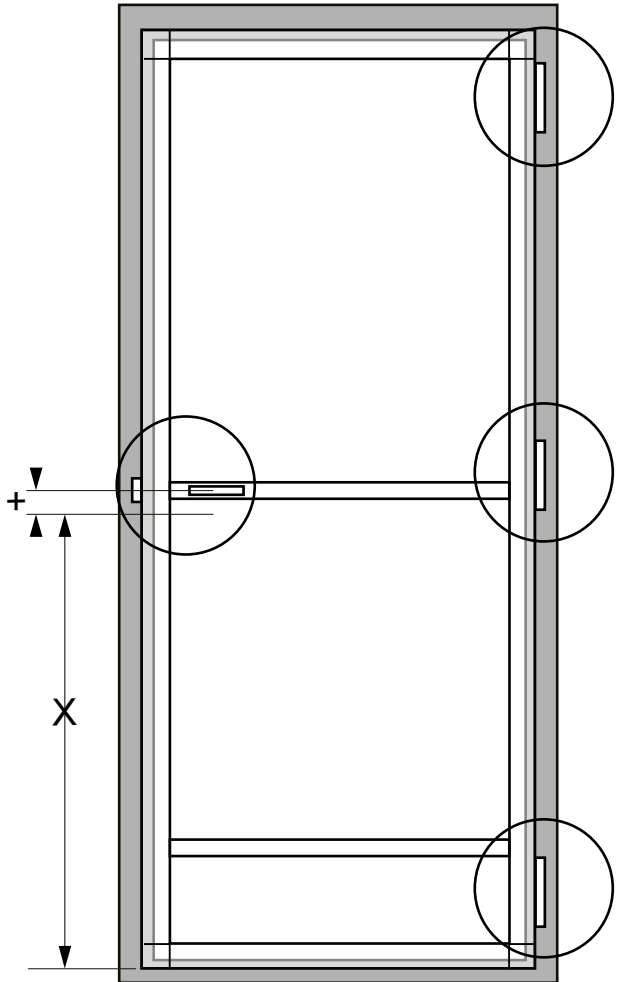

DEURHOR
PORTE MOUSTIQUAIRE
FIXED SCREEN DOOR

Handleiding
Guide d'installation
Manual

STD

TOOLS

LEFT

RIGHT

WITH TRESHOLD

15 mm overlap

WITHOUT TRESHOLD

15 mm overlap

WITHOUT
TRESHOLD

WITH
TRESHOLD

3

4

5

6