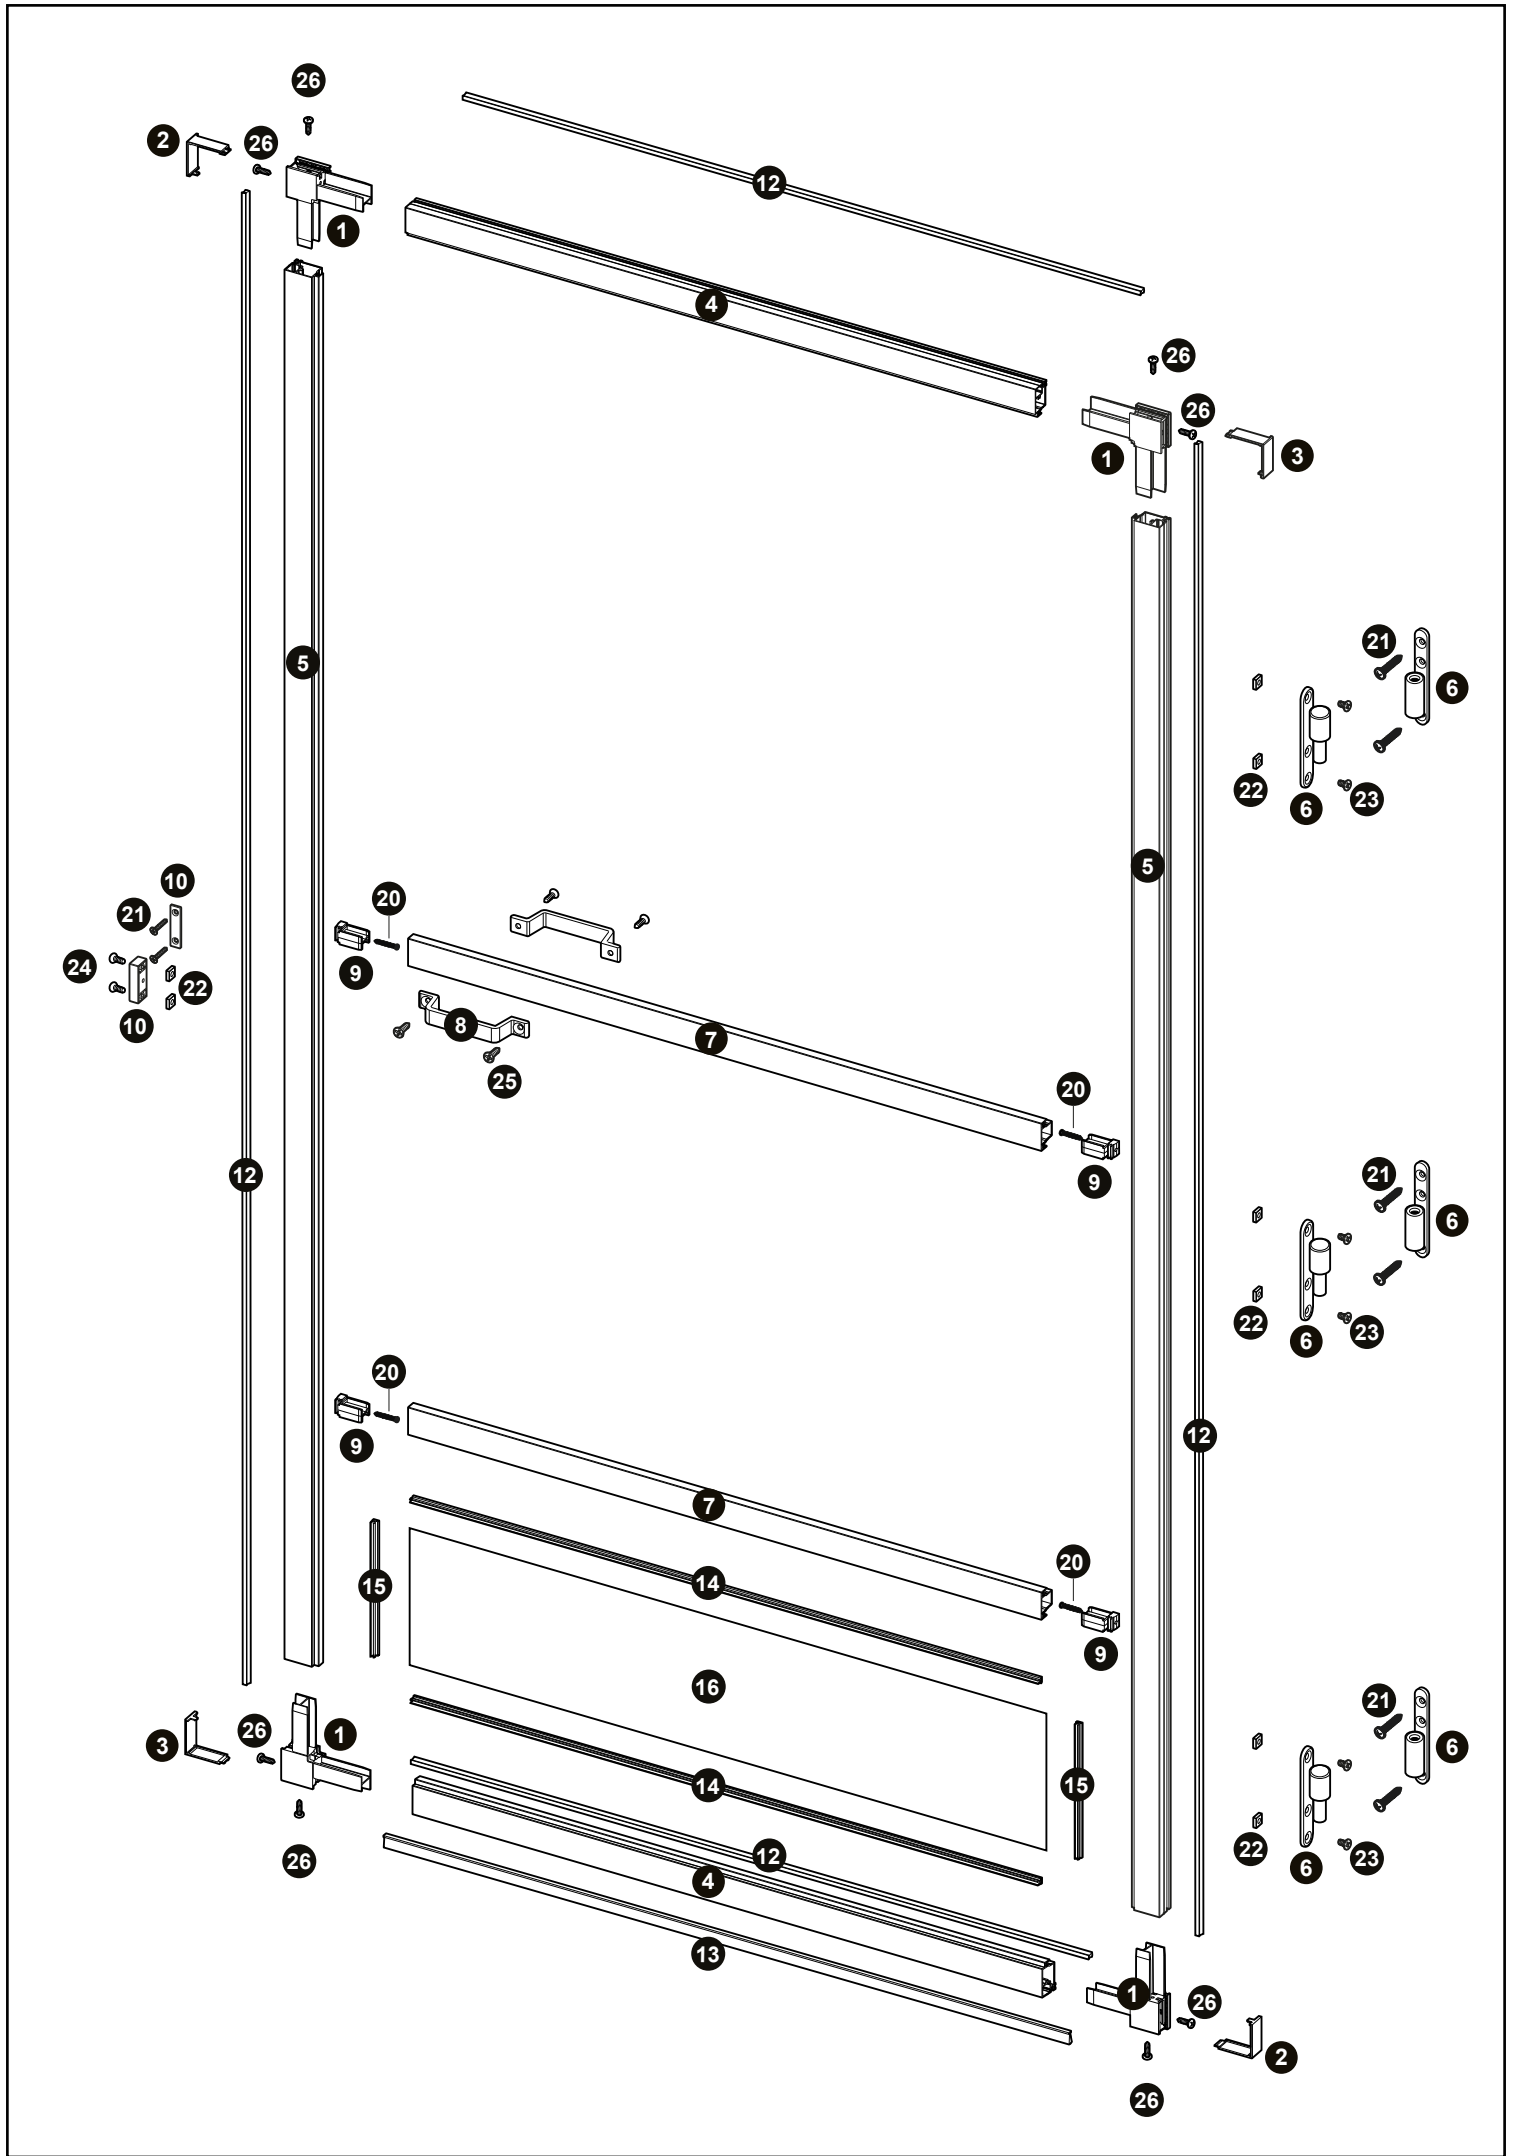

DEURHOR
PORTE MOUSTIQUAIRE
FIXED SCREEN DOOR

Handleiding
Guide d'installation
Manual

STD

TOOLS

LEFT

RIGHT

WITH TRESHOLD

15 mm overlap

WITHOUT TRESHOLD

15 mm overlap

WITHOUT
TRESHOLD

WITH
TRESHOLD

3

4

5

6

7

8

9

10

11

12

V20230511