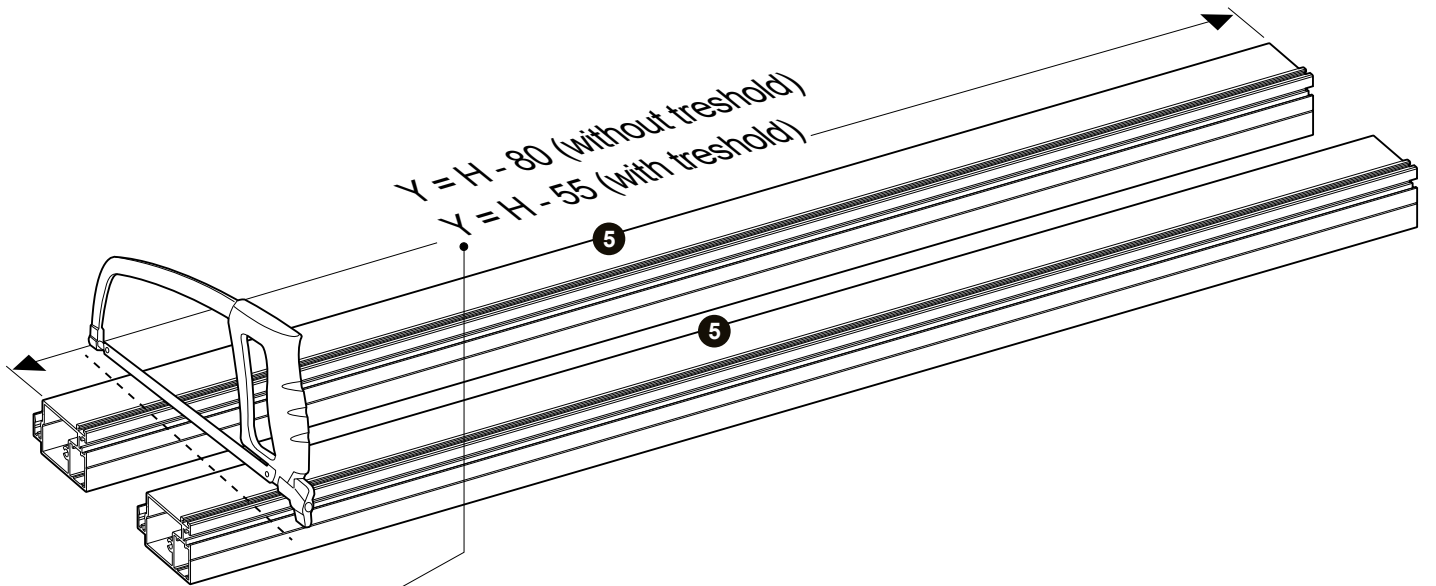

DEURHOR
PORTE MOUSTIQUAIRE
FIXED SCREEN DOOR

Handleiding
Guide d'installation
Manual

STD

TOOLS

LEFT

RIGHT

WITH TRESHOLD

15 mm overlap

WITHOUT TRESHOLD

15 mm overlap

WITHOUT
TRESHOLD

WITH
TRESHOLD

3

4

5

6