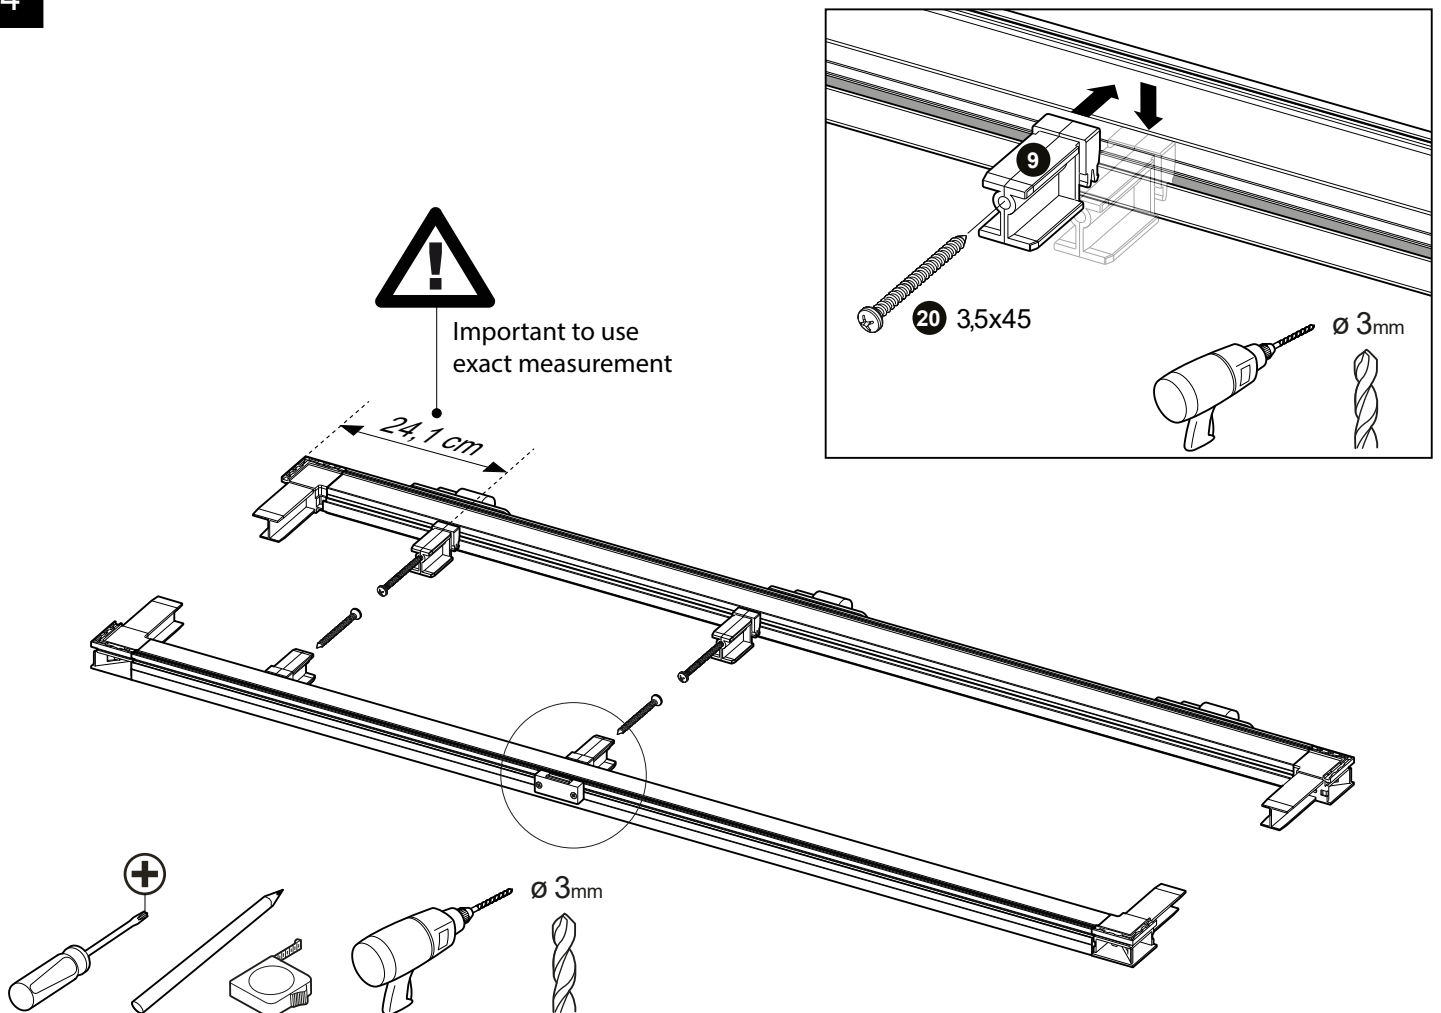

DEURHOR
PORTE MOUSTIQUAIRE
FIXED SCREEN DOOR

Handleiding
Guide d'installation
Manual

STD

TOOLS

LEFT

RIGHT

WITH TRESHOLD

15 mm overlap

WITHOUT TRESHOLD

15 mm overlap

WITHOUT
TRESHOLD

WITH
TRESHOLD

3

4

5

6