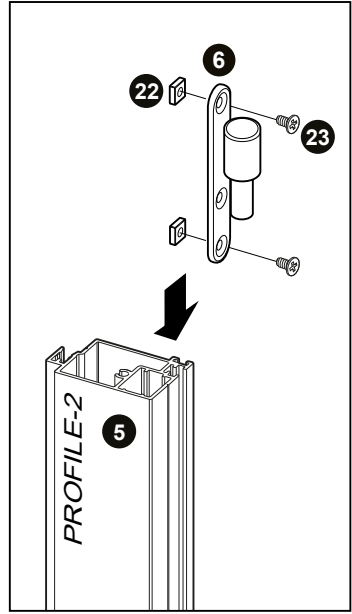

DEURHOR
PORTE MOUSTIQUAIRE
FIXED SCREEN DOOR

Handleiding
Guide d'installation
Manual

STD

TOOLS

LEFT

RIGHT

WITH TRESHOLD

15 mm overlap

WITHOUT TRESHOLD

15 mm overlap

WITHOUT
TRESHOLD

WITH
TRESHOLD

3

4

5

6