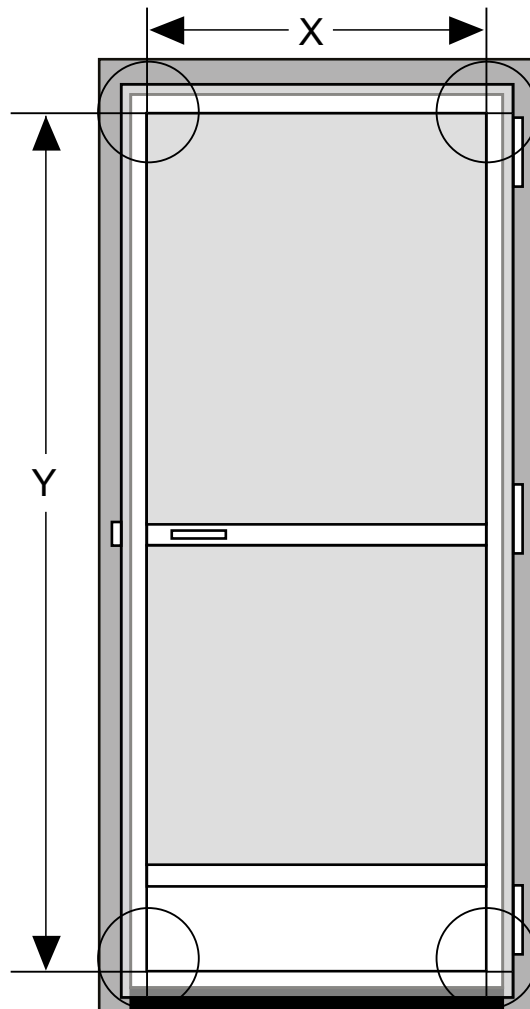

DEURHOR
PORTE MOUSTIQUAIRE
FIXED SCREEN DOOR

Handleiding
Guide d'installation
Manual

STD

TOOLS

LEFT

RIGHT

WITH TRESHOLD

15 mm overlap

WITHOUT TRESHOLD

15 mm overlap

WITHOUT
TRESHOLD

WITH
TRESHOLD

3

4

5

6