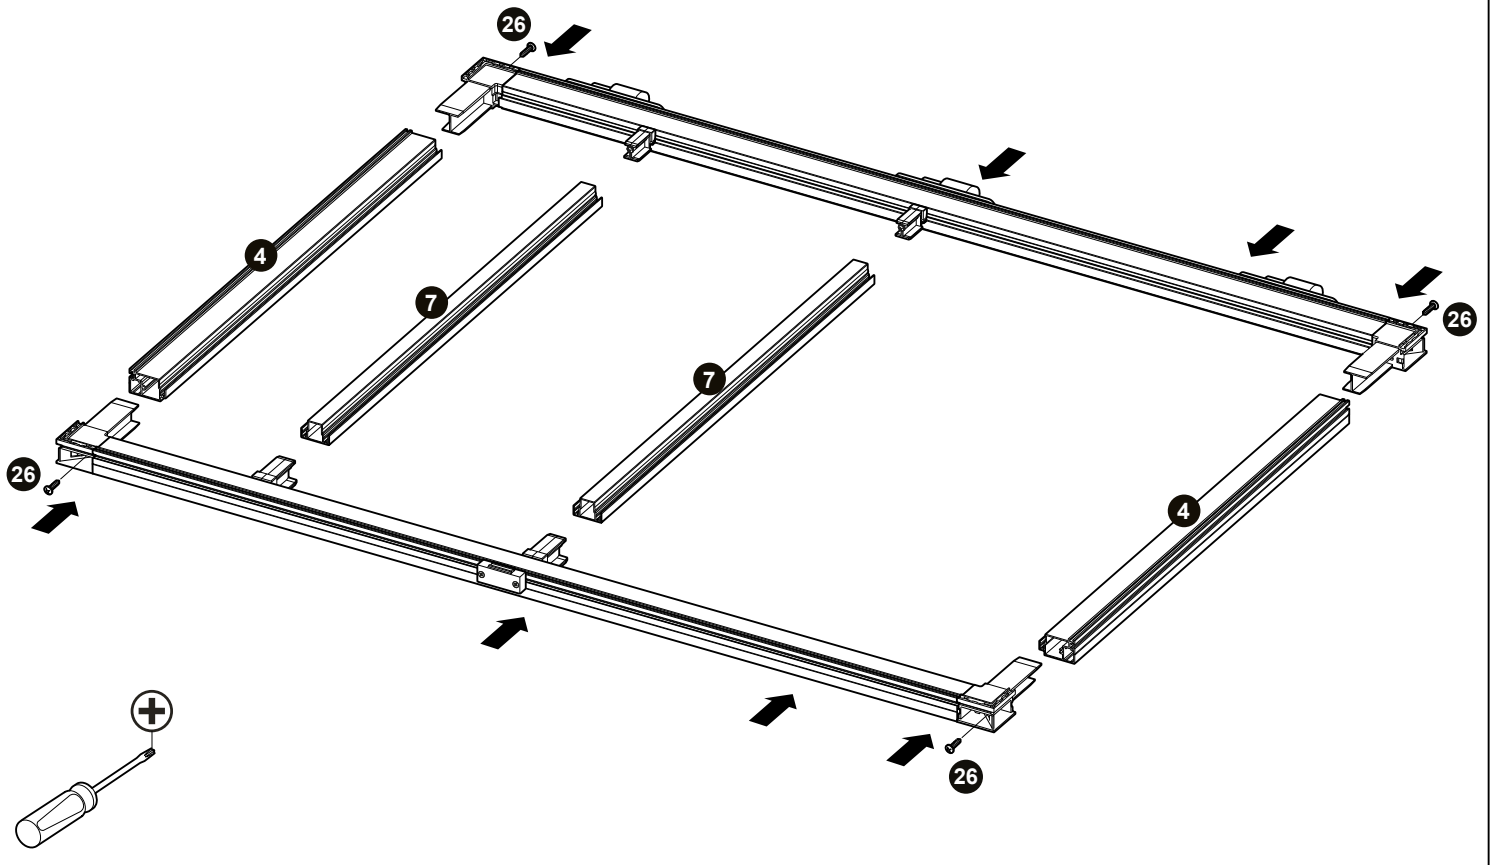

DEURHOR
PORTE MOUSTIQUAIRE
FIXED SCREEN DOOR

Handleiding
Guide d'installation
Manual

STD

TOOLS

LEFT

RIGHT

WITH TRESHOLD

15 mm overlap

WITHOUT TRESHOLD

15 mm overlap

WITHOUT
TRESHOLD

WITH
TRESHOLD

3

4

5

6