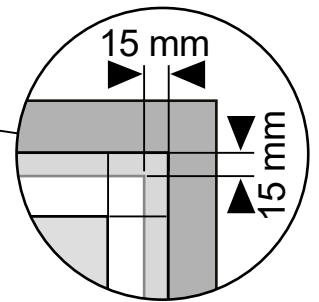

DEURHOR
PORTE MOUSTIQUAIRE
FIXED SCREEN DOOR

Handleiding
Guide d'installation
Manual

STD

TOOLS

LEFT

RIGHT

WITH TRESHOLD

15 mm overlap

WITHOUT TRESHOLD

15 mm overlap

WITHOUT
TRESHOLD

WITH
TRESHOLD

3

4

5

6