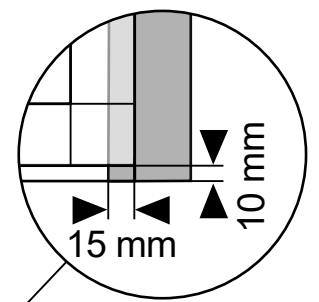

DEURHOR
PORTE MOUSTIQUAIRE
FIXED SCREEN DOOR

Handleiding
Guide d'installation
Manual

STD

TOOLS

LEFT

RIGHT

WITH TRESHOLD

15 mm overlap

WITHOUT TRESHOLD

15 mm overlap

WITHOUT
TRESHOLD

WITH
TRESHOLD

3

4

5

6