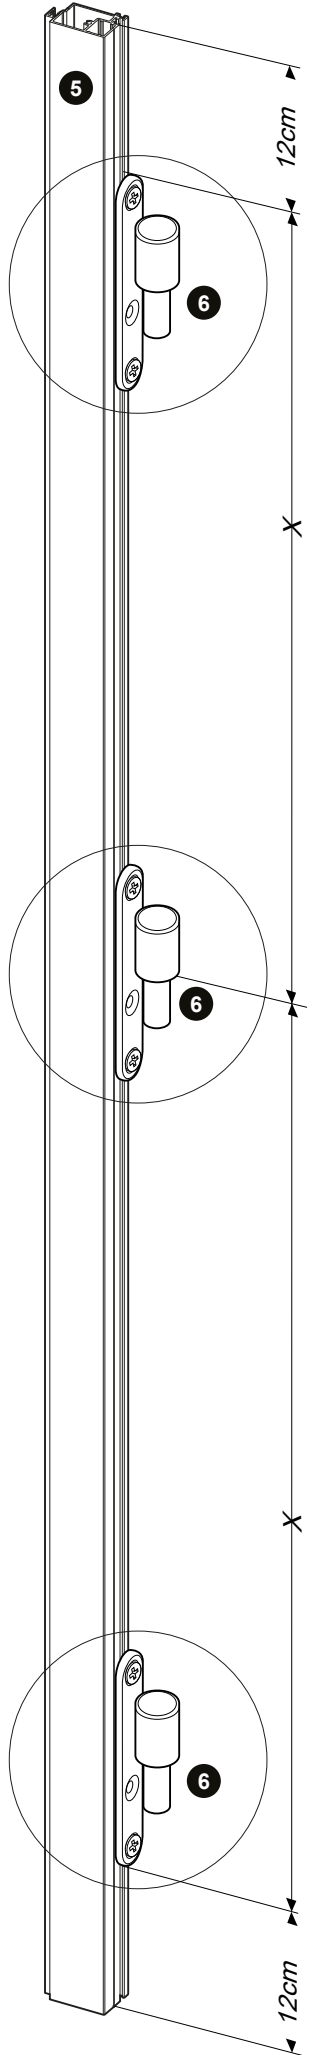

DEURHOR
PORTE MOUSTIQUAIRE
FIXED SCREEN DOOR

Handleiding
Guide d'installation
Manual

STD

TOOLS

LEFT

RIGHT

WITH TRESHOLD

15 mm overlap

WITHOUT TRESHOLD

15 mm overlap

WITHOUT
TRESHOLD

WITH
TRESHOLD

3

4

5

6

7

8

9

10

11

12

V20230511