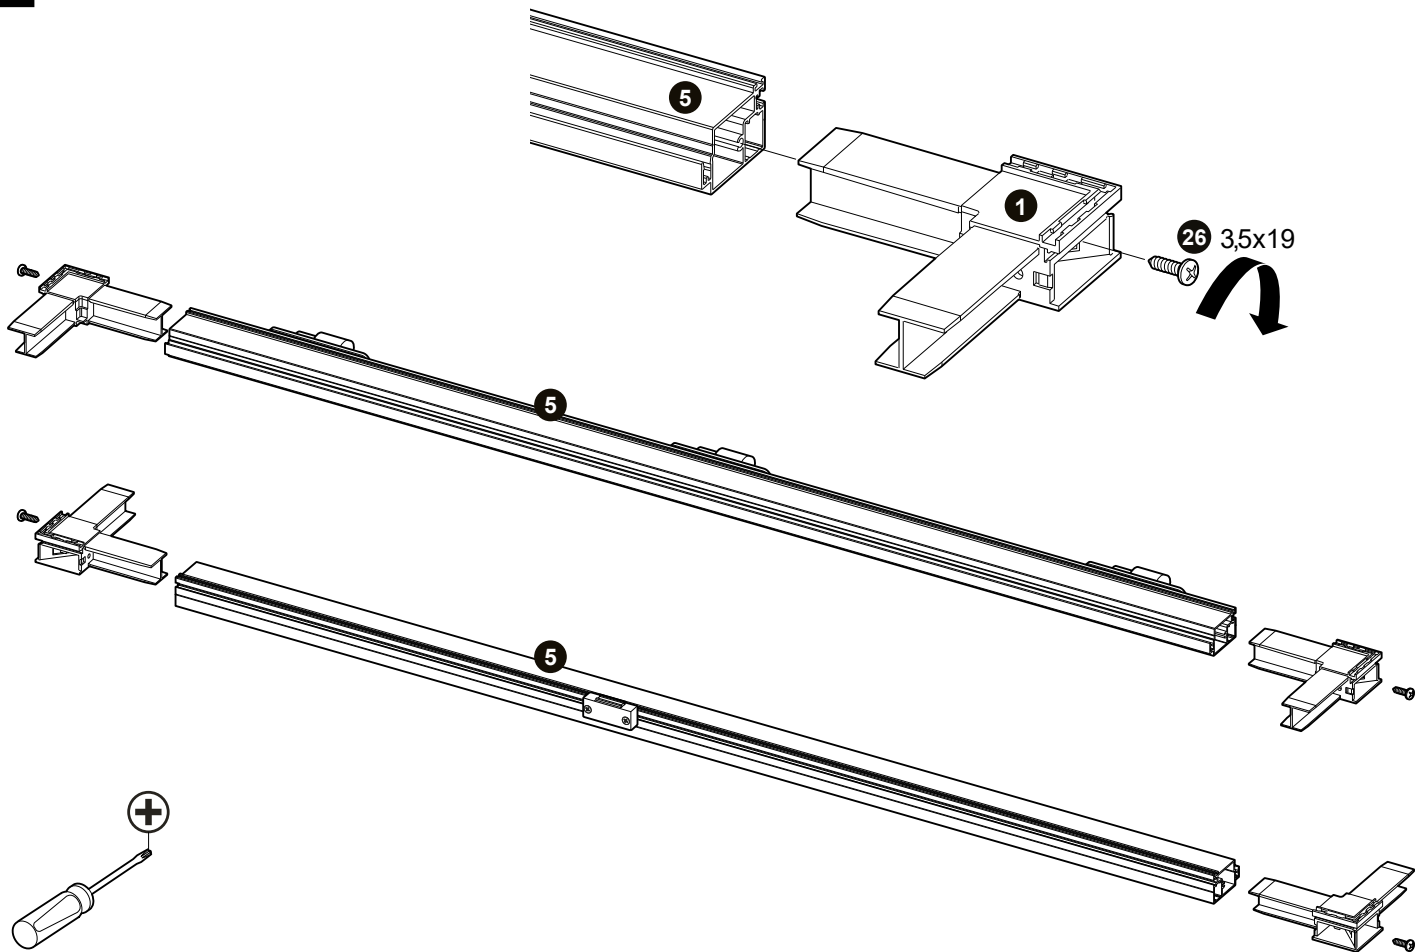

DEURHOR
PORTE MOUSTIQUAIRE
FIXED SCREEN DOOR

Handleiding
Guide d'installation
Manual

STD

TOOLS

LEFT

RIGHT

WITH TRESHOLD

15 mm overlap

WITHOUT TRESHOLD

15 mm overlap

WITHOUT
TRESHOLD

WITH
TRESHOLD

3

4

5

6