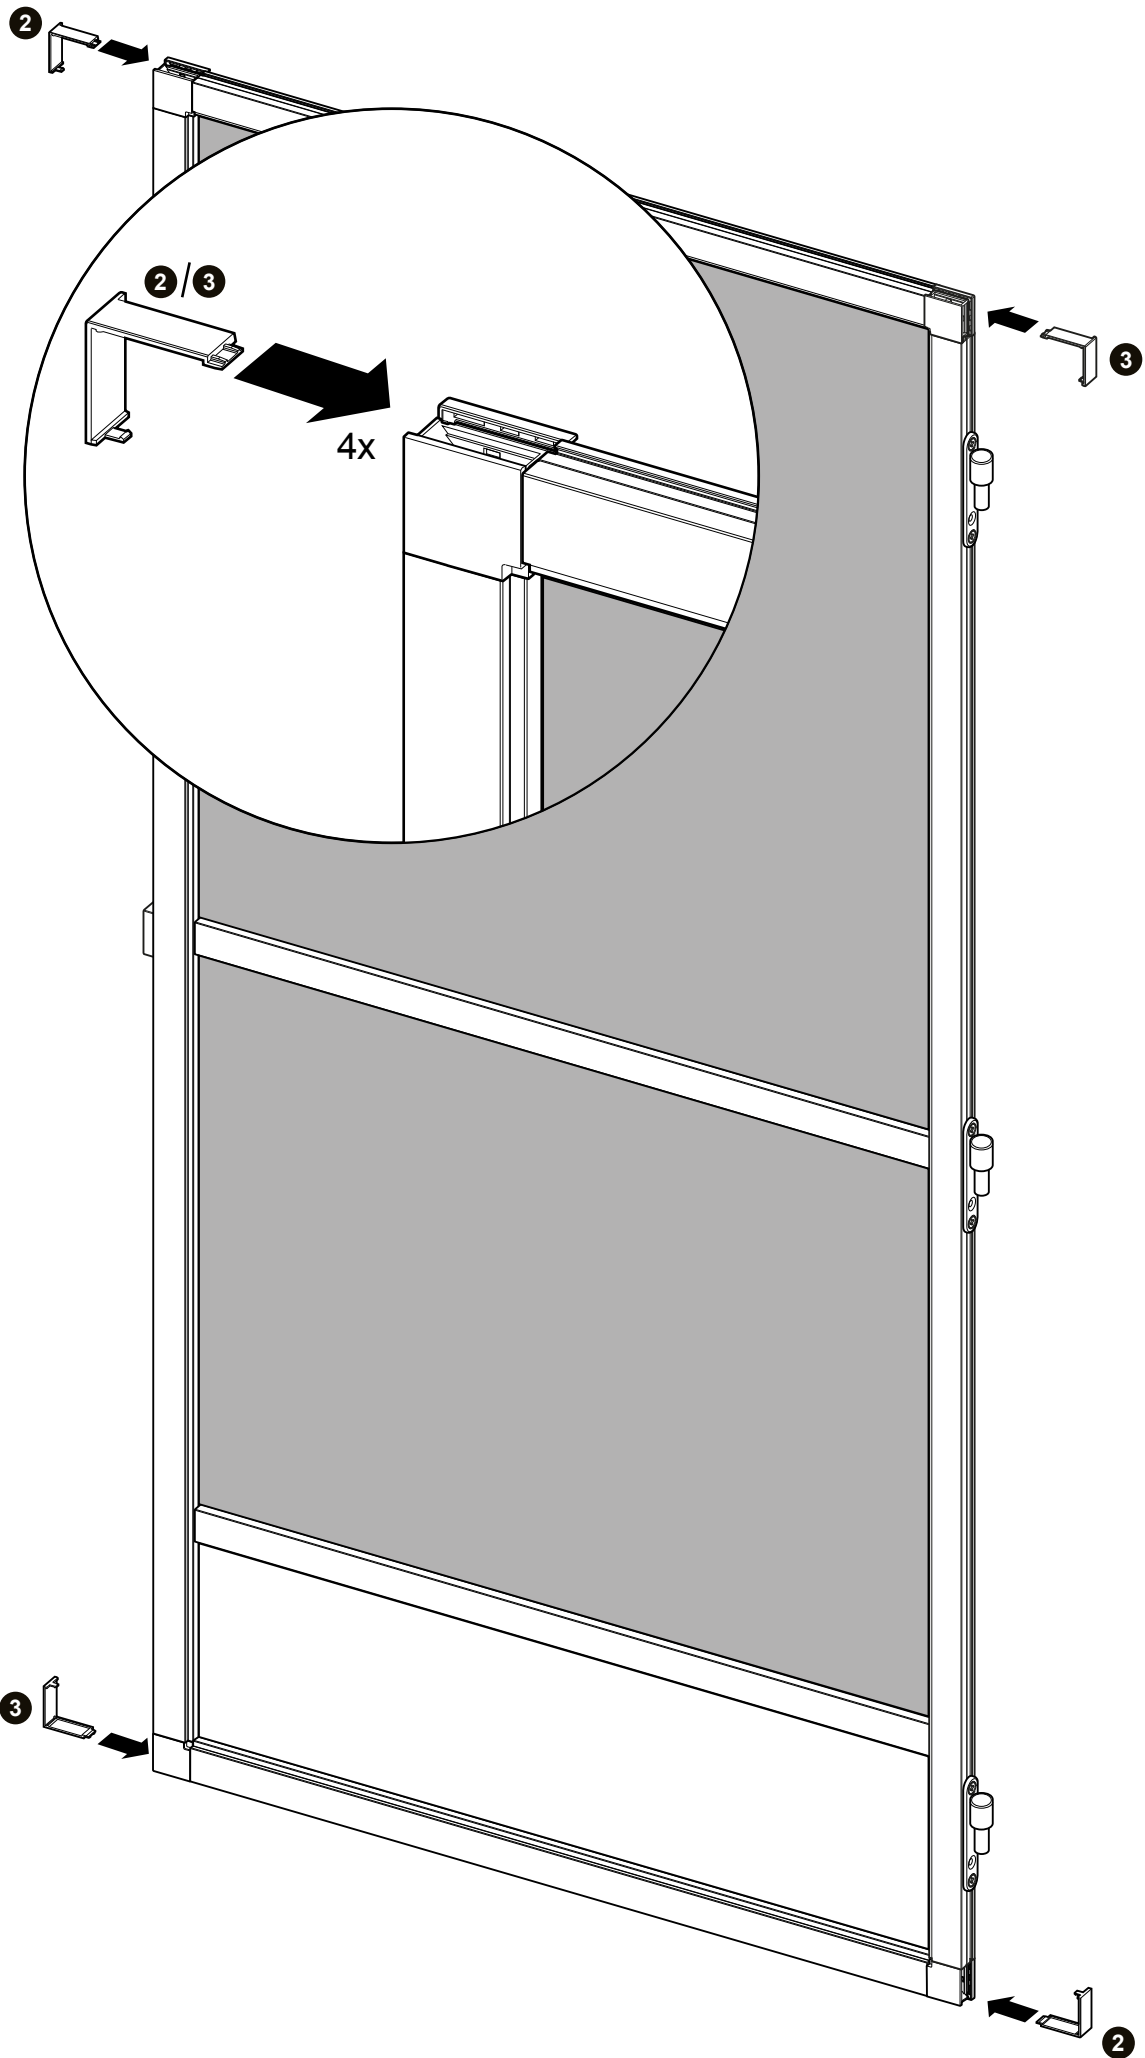

DEURHOR
PORTE MOUSTIQUAIRE
FIXED SCREEN DOOR

Handleiding
Guide d'installation
Manual

STD

TOOLS

LEFT

RIGHT

WITH TRESHOLD

15 mm overlap

7

8

9

10

11

12

V20230511