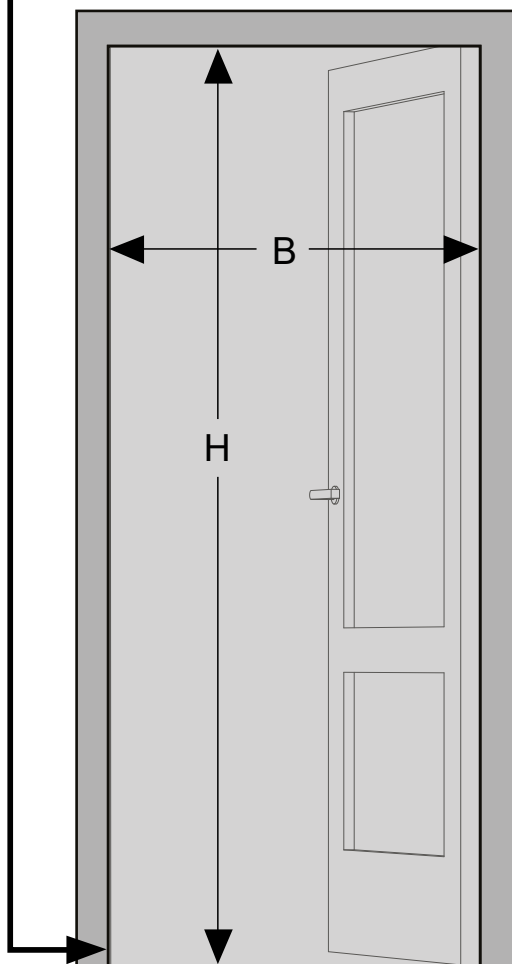

DEURHOR
PORTE MOUSTIQUAIRE
FIXED SCREEN DOOR

Handleiding
Guide d'installation
Manual

STD

TOOLS

LEFT

RIGHT

WITH TRESHOLD

15 mm overlap

WITHOUT TRESHOLD

15 mm overlap

WITHOUT
TRESHOLD

WITH
TRESHOLD

3

4

5

6