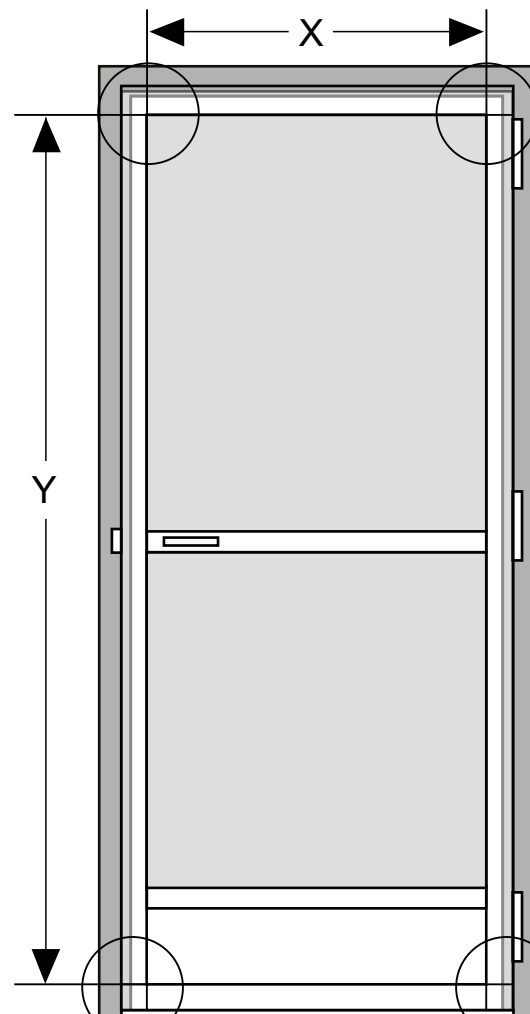

DEURHOR
PORTE MOUSTIQUAIRE
FIXED SCREEN DOOR

Handleiding
Guide d'installation
Manual

STD

TOOLS

LEFT

RIGHT

WITH TRESHOLD

15 mm overlap

WITHOUT TRESHOLD

15 mm overlap

WITHOUT
TRESHOLD

WITH
TRESHOLD

3

4

5

6