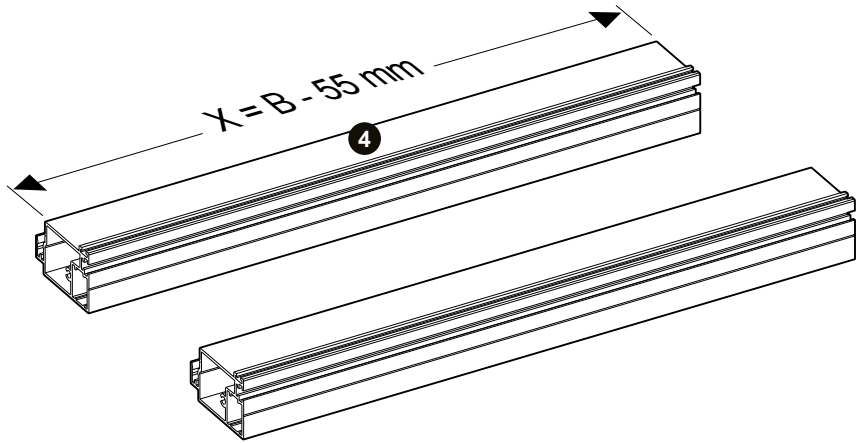

DEURHOR
PORTE MOUSTIQUAIRE
FIXED SCREEN DOOR

Handleiding
Guide d'installation
Manual

STD

TOOLS

LEFT

RIGHT

WITH TRESHOLD

15 mm overlap

WITHOUT TRESHOLD

15 mm overlap

WITHOUT
TRESHOLD

WITH
TRESHOLD

3

4

5

6