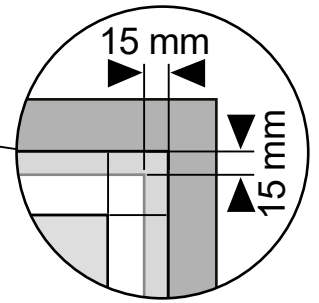

DEURHOR
PORTE MOUSTIQUAIRE
FIXED SCREEN DOOR

Handleiding
Guide d'installation
Manual

STD

TOOLS

LEFT

RIGHT

WITH TRESHOLD

15 mm overlap

WITHOUT TRESHOLD

15 mm overlap

WITHOUT
TRESHOLD

WITH
TRESHOLD

3

4

5

6