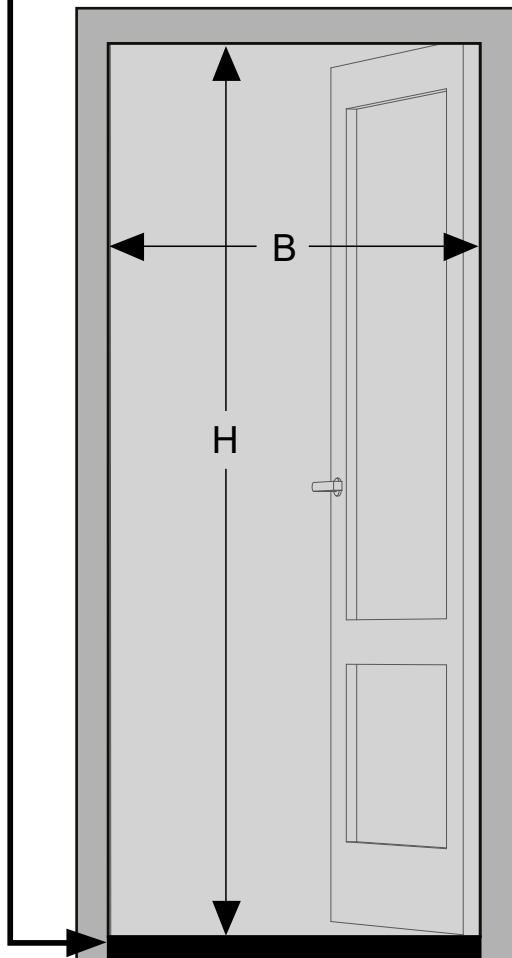

DEURHOR
PORTE MOUSTIQUAIRE
FIXED SCREEN DOOR

Handleiding
Guide d'installation
Manual

STD

TOOLS

LEFT

RIGHT

WITH TRESHOLD

15 mm overlap

WITHOUT TRESHOLD

15 mm overlap

WITHOUT
TRESHOLD

WITH
TRESHOLD

3

4

5

6