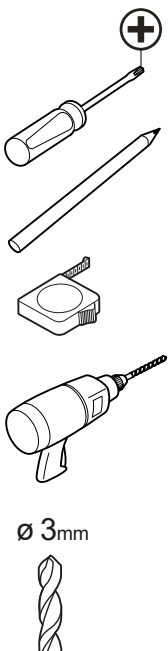

DEURHOR
PORTE MOUSTIQUAIRE
FIXED SCREEN DOOR

Handleiding
Guide d'installation
Manual

STD

TOOLS

LEFT

RIGHT

WITH TRESHOLD

15 mm overlap

WITHOUT TRESHOLD

15 mm overlap

WITHOUT
TRESHOLD

WITH
TRESHOLD

3

4

5

6