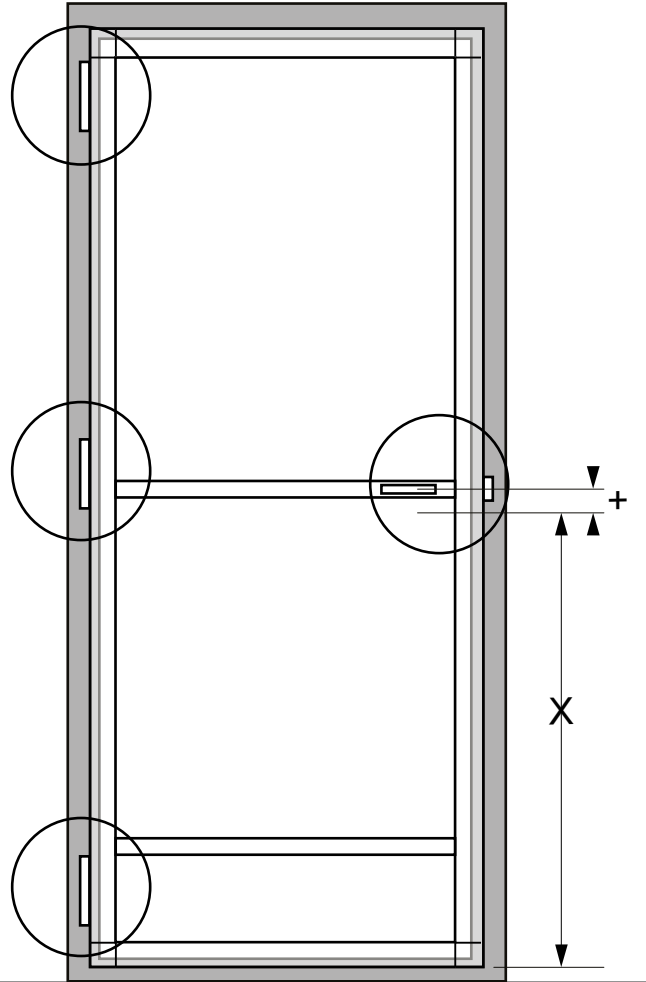

DEURHOR
PORTE MOUSTIQUAIRE
FIXED SCREEN DOOR

Handleiding
Guide d'installation
Manual

STD

TOOLS

LEFT

RIGHT

WITH TRESHOLD

15 mm overlap

WITHOUT TRESHOLD

15 mm overlap

WITHOUT
TRESHOLD

WITH
TRESHOLD

3

4

5

6