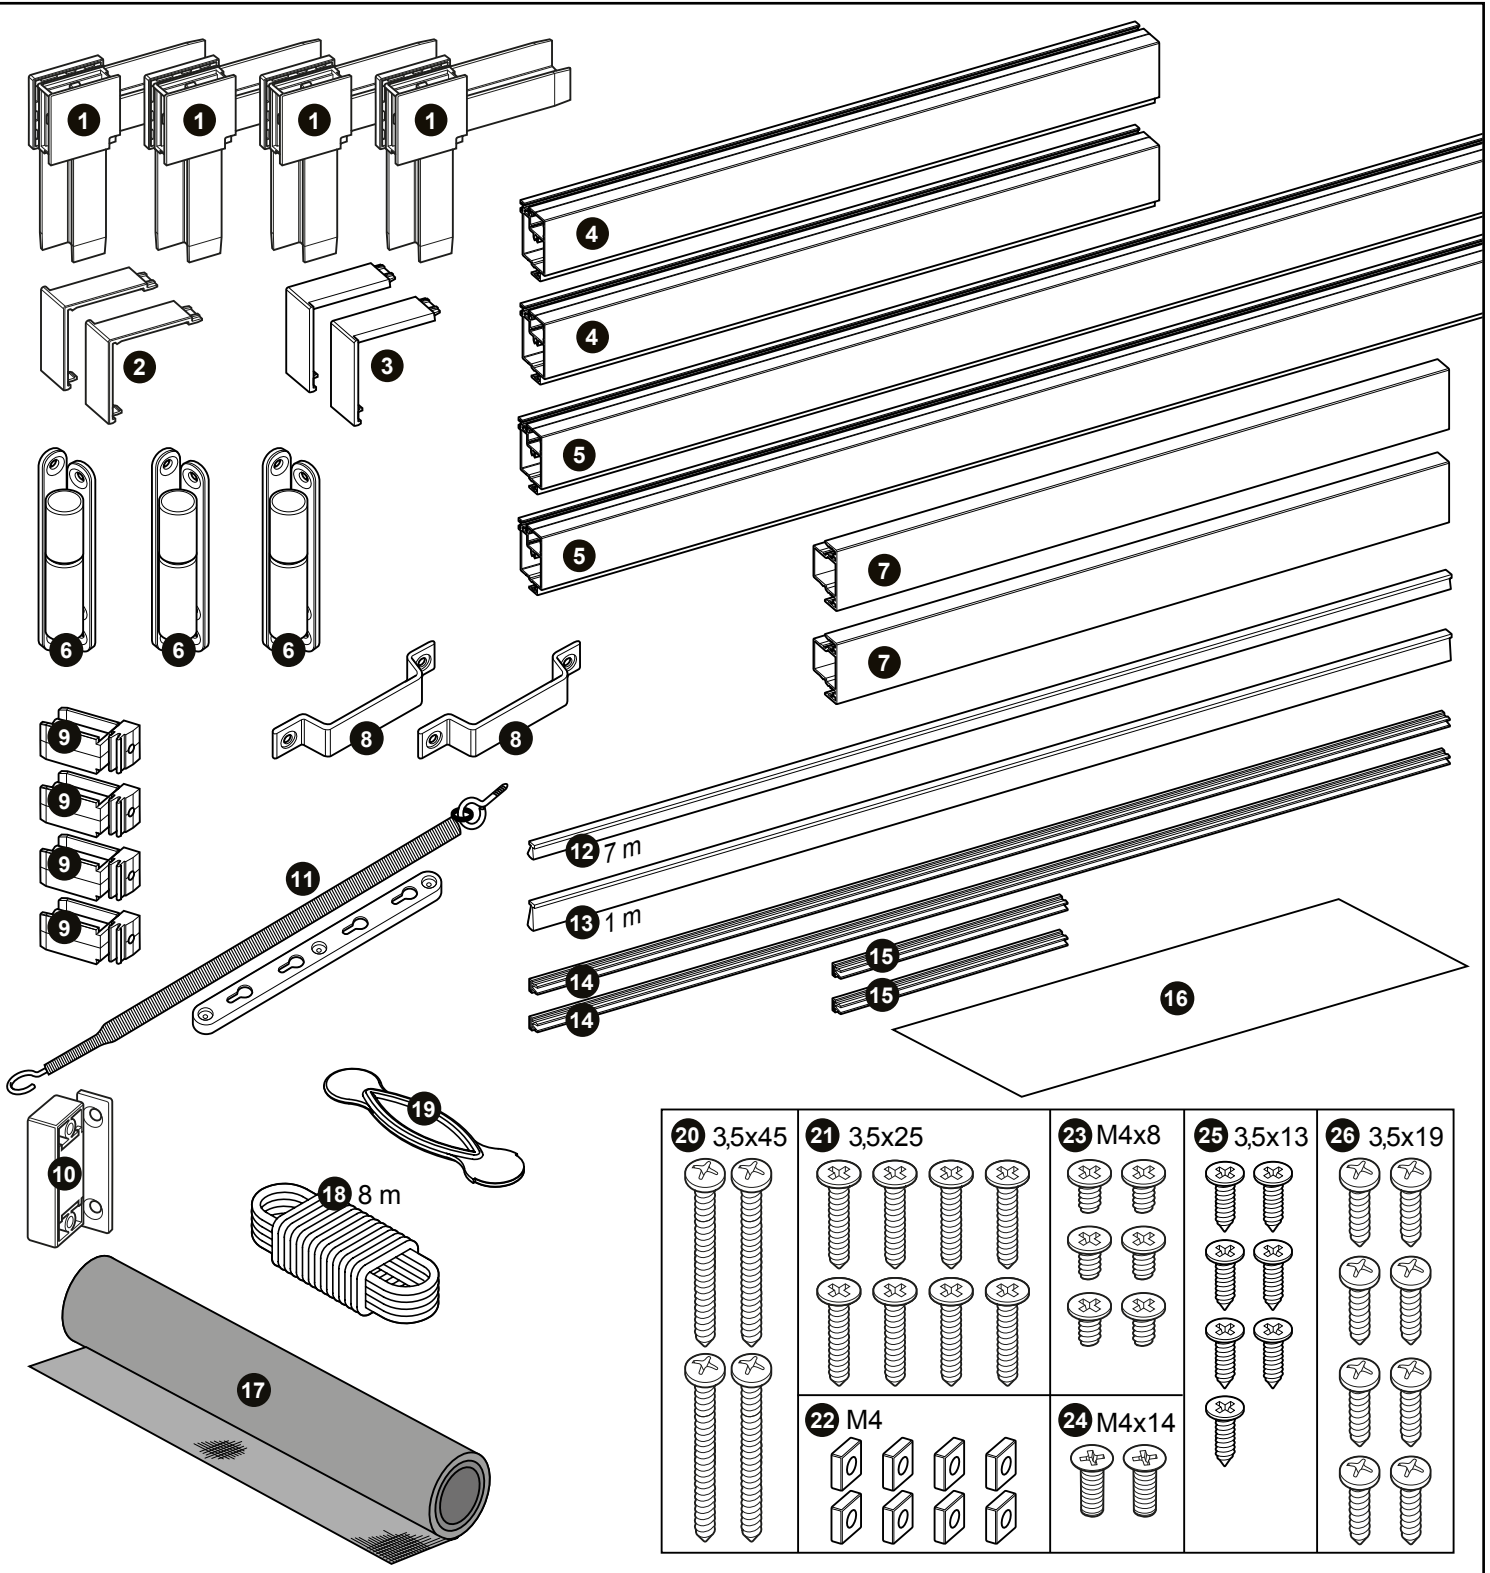

DEURHOR
PORTE MOUSTIQUAIRE
FIXED SCREEN DOOR

Handleiding
Guide d'installation
Manual

STD

TOOLS

LEFT

RIGHT

WITH TRESHOLD

15 mm overlap

WITHOUT TRESHOLD

15 mm overlap

WITHOUT
TRESHOLD

WITH
TRESHOLD

3

4

5

6

7

8

9

10

11

12

V20230511