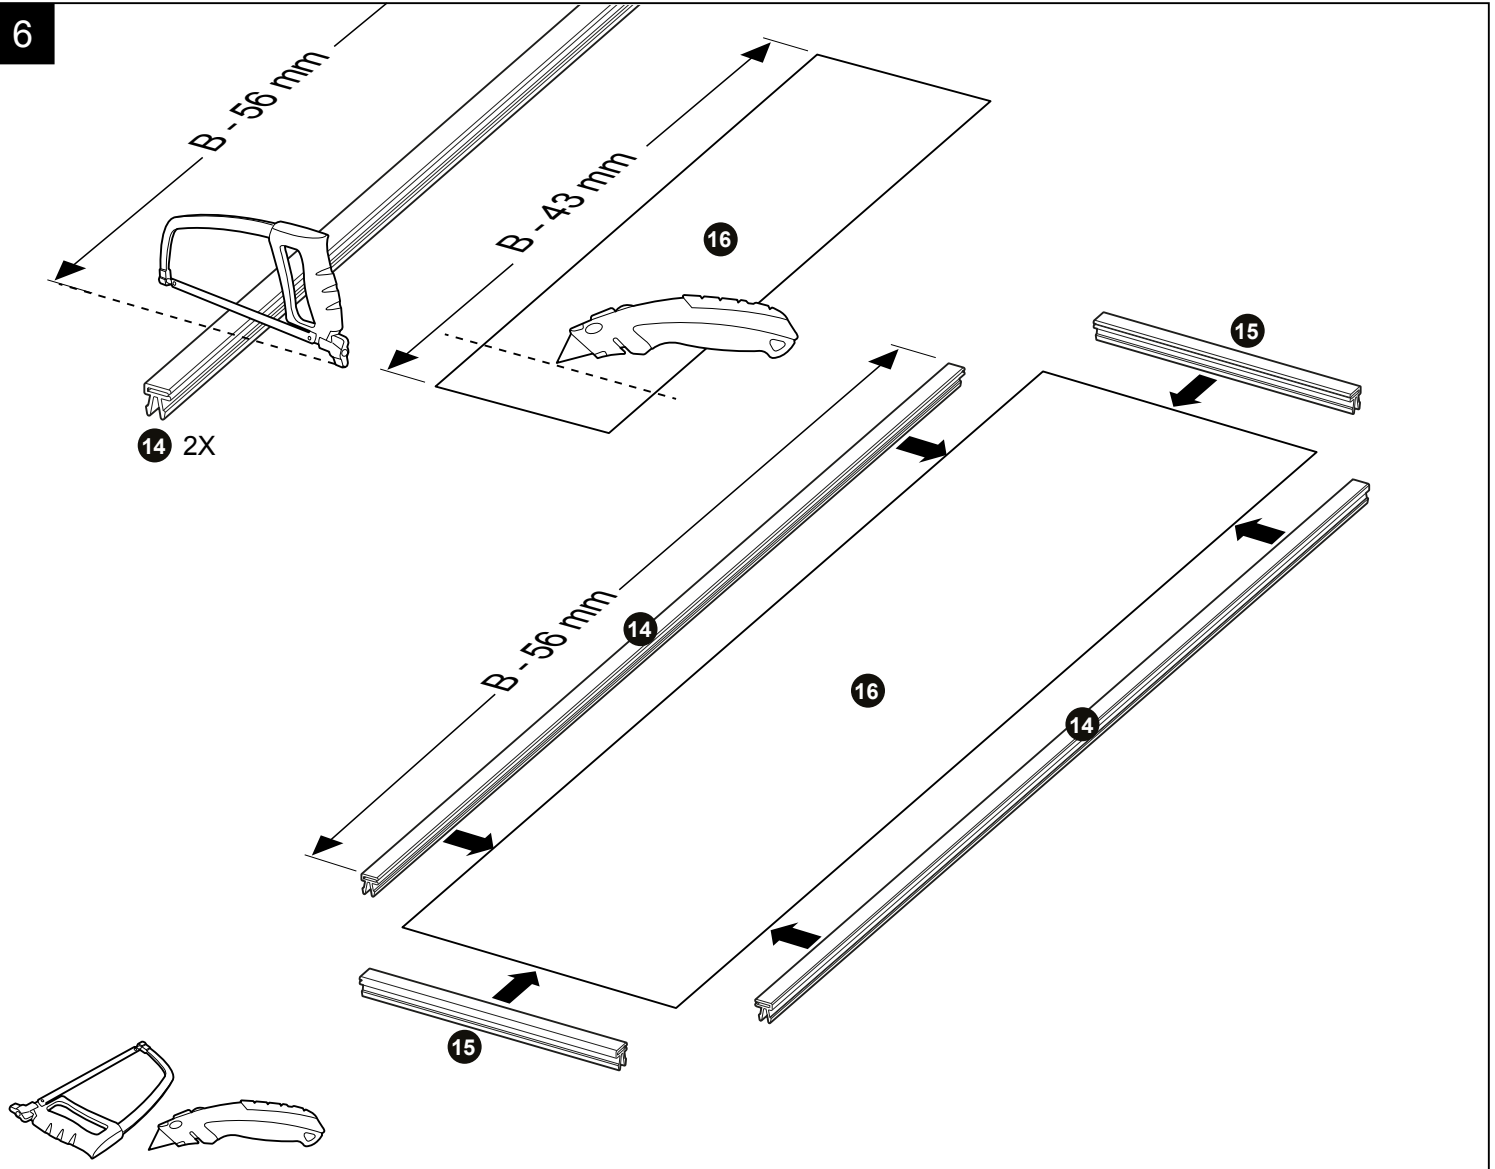

DEURHOR
PORTE MOUSTIQUAIRE
FIXED SCREEN DOOR

Handleiding
Guide d'installation
Manual

STD

TOOLS

LEFT

RIGHT

WITH TRESHOLD

15 mm overlap

WITHOUT TRESHOLD

15 mm overlap

WITHOUT
TRESHOLD

WITH
TRESHOLD

3

4

5

6