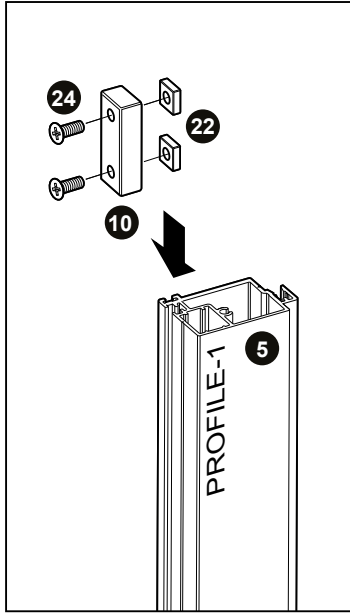

DEURHOR
PORTE MOUSTIQUAIRE
FIXED SCREEN DOOR

Handleiding
Guide d'installation
Manual

STD

TOOLS

LEFT

RIGHT

WITH TRESHOLD

15 mm overlap

WITHOUT TRESHOLD

15 mm overlap

WITHOUT
TRESHOLD

WITH
TRESHOLD

3

4

5

6