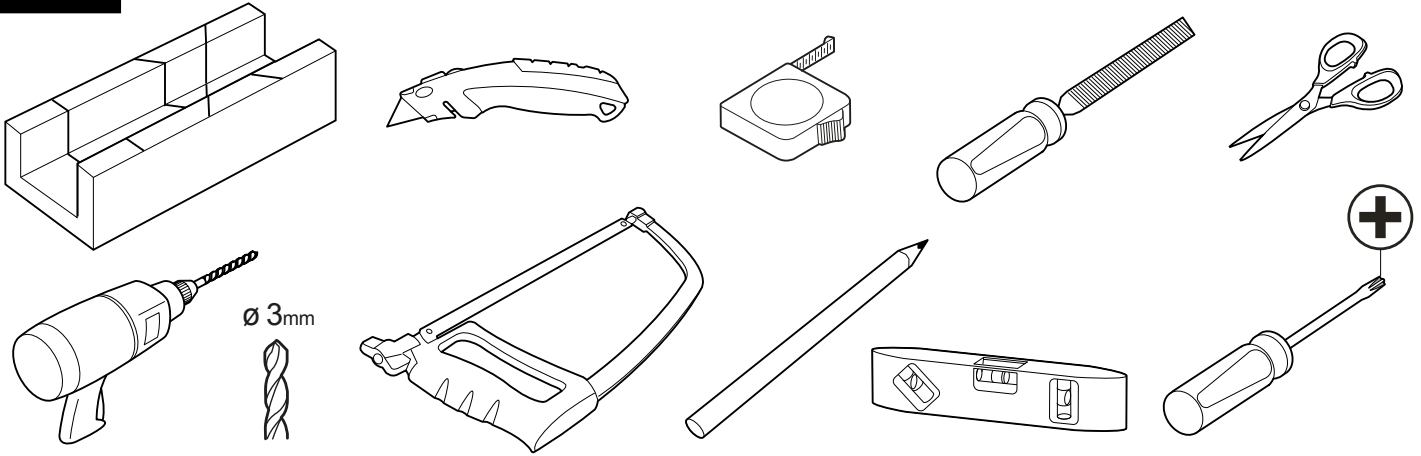

DEURHOR
PORTE MOUSTIQUAIRE
FIXED SCREEN DOOR

Handleiding
Guide d'installation
Manual

STD

TOOLS

LEFT

RIGHT

WITH TRESHOLD

15 mm overlap

WITHOUT TRESHOLD

15 mm overlap

WITHOUT
TRESHOLD

WITH
TRESHOLD

3

4

5

6